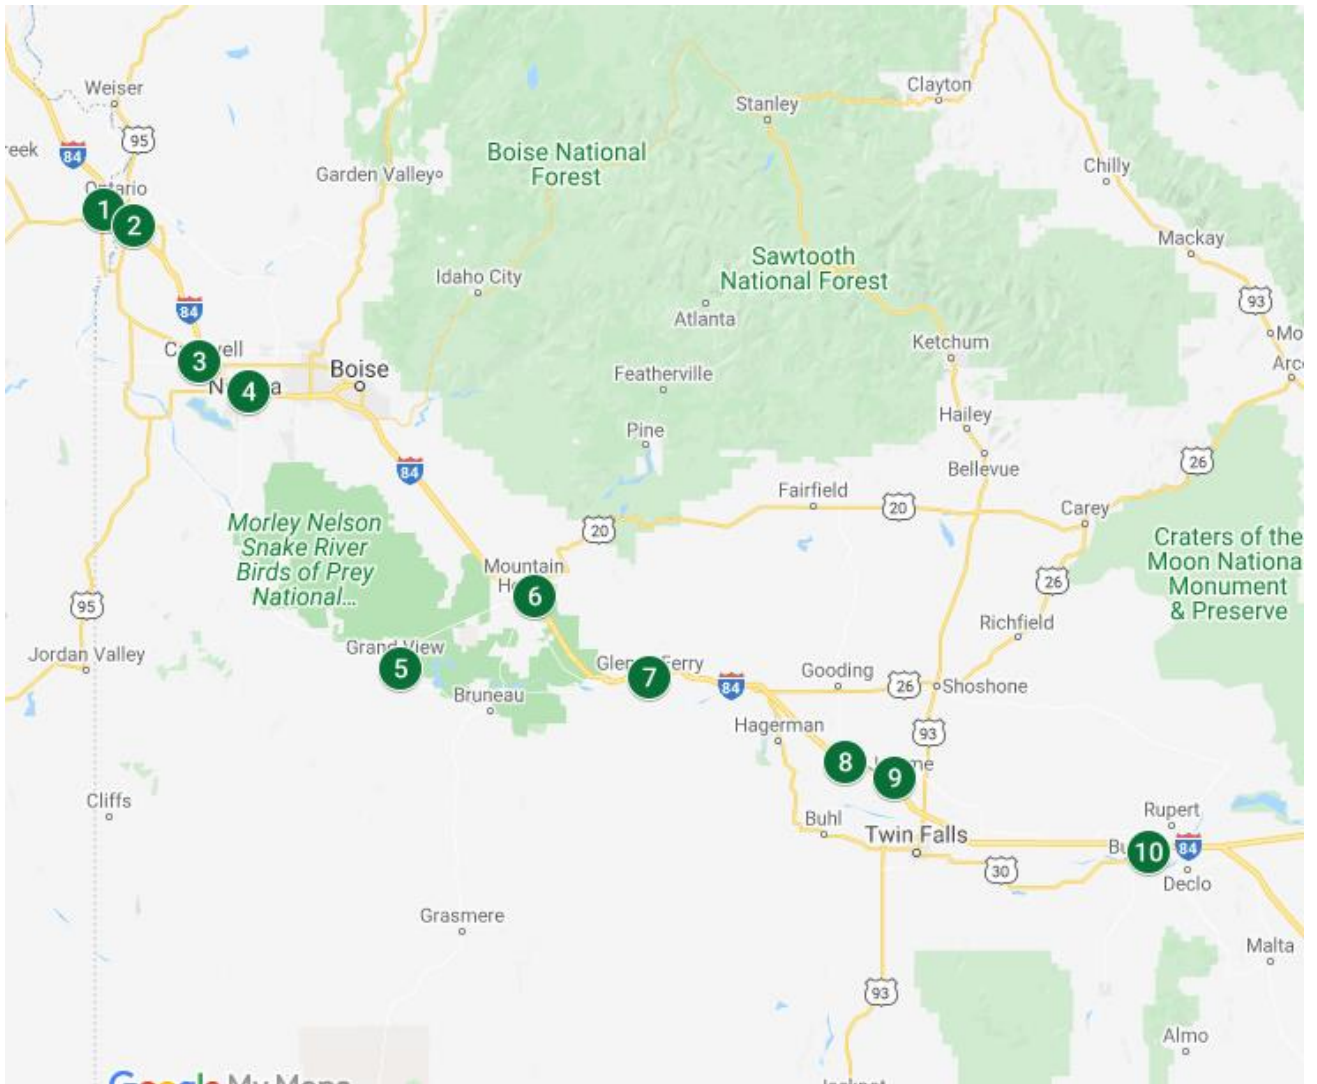

CUMBERLAND VALLEY ANALYTICAL SERVICES

“Laboratory services for agriculture ... from the field to the feed bunk”

CVAS Idaho Sample Pick Up System

CVAS is pleased to announce drop box locations in Idaho for forage, feed, water and manure samples. **Samples left at these locations will be picked up accordingly**, starting at Campbell Tractor in Ontario, OR and heading south to Western Seeds in Heyburn, ID. **Pick-up will run Monday through Friday**, excluding holidays when the lab is not in operation (*see www.foragelab.com for a list of holiday closings*). After the samples are picked up, they will be shipped overnight to our Waynesboro, PA lab for processing.

When dropping off samples, please send a text message to the number on the top of the drop box with the location, account name, and number of samples dropped. This information will assist us in planning the pick-up on any given day. Drop box locations may change or be increased over time as we obtain feedback from the field.

Stop No.	Business	Location	Approx. Time of Pick Up
1	Campbell Tractor	Ontario, OR	11:00 AM
2	Campbell Tractor	Fruitland, ID	11:20 AM
3	Western Stockmen's	Caldwell, ID	11:55 AM
4	Campbell Tractor	Nampa, ID	12:15 PM
5	Simplot Grower Solutions	Grand View, ID	1:10 PM
6	Foothills Chevron	Mountain Home, ID	1:45 PM
7	Campbell Tractor	Glenns Ferry, ID	2:15 PM
8	Campbell Tractor	Wendell, ID	2:45 PM
9	Western Stockmen's	Jerome, ID	3:00 PM
10	Western Seeds	Heyburn, ID	4:00 PM

*Times are approximate and may vary depending on traffic and weather conditions.

*All locations will be picked up after 10PM the night prior to results being reported.

Idaho Drop Box Business Location Images